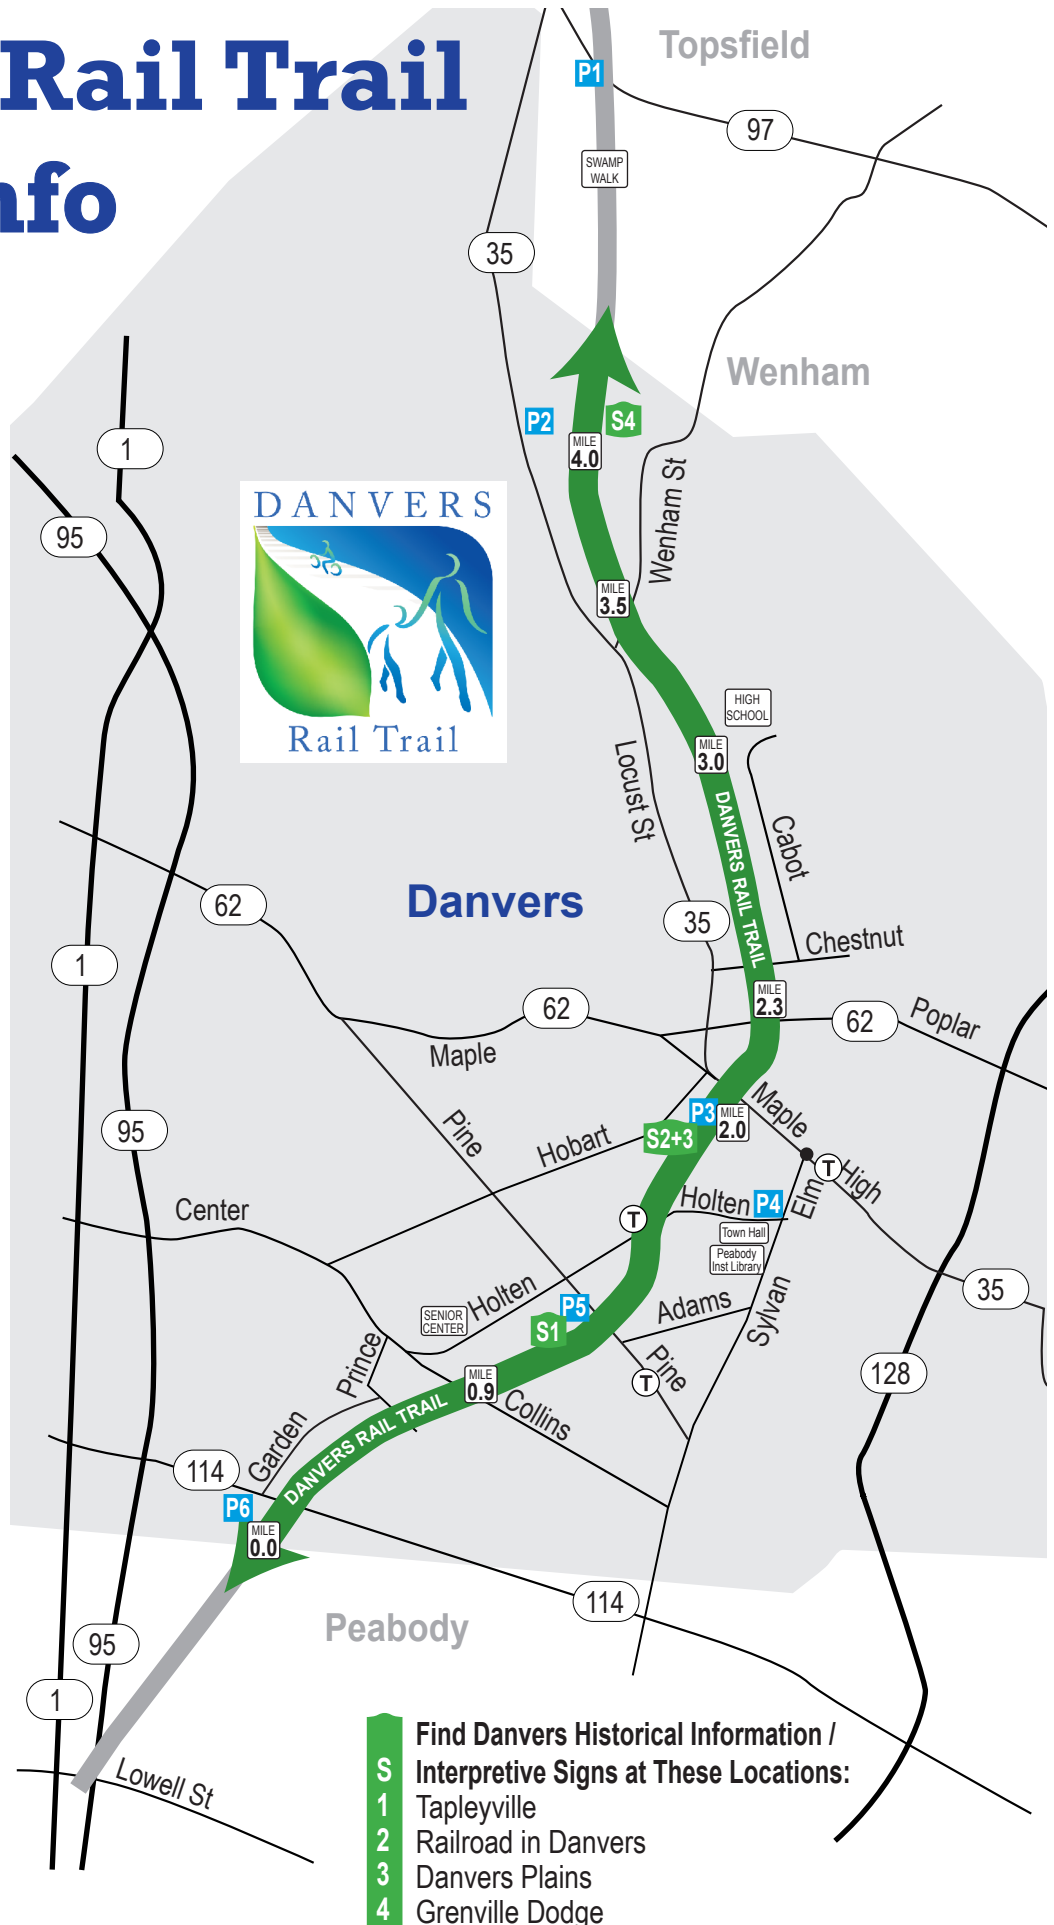

Danvers Rail Trail Map & Info

TRAIL RULES

Hours
Dawn to Dusk

Bicyclists yield to pedestrians
Trail users obey all traffic rules
Carry in, carry out
Clean up after pets
Dogs on short leash at all times

No smoking or fires
No alcohol
No motorized vehicles
No trespassing on private property

For Emergency - 911

Welcome to the Danvers Rail Trail

Enjoy the Trail!

- P Parking**
- 1 Wenham Trail Head
 - 2 Choate Farm Conservation Area
 - 3 Hobart St. Municipal Lot
 - 4 Elm St. Municipal lot
 - 5 Tapleyville Park
 - 6 Danvers Indoor Sports Center
- T Bus Stops**

Emergencies:
Dial 911

For More Details Visit
www.danversrailtrail.org

- Find Danvers Historical Information / Interpretive Signs at These Locations:**
- 1 Tapleyville
 - 2 Railroad in Danvers
 - 3 Danvers Plains
 - 4 Grenville Dodge